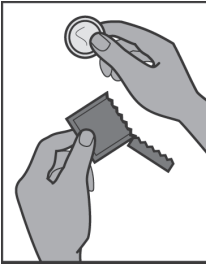

Correctly Using a Male Condom

- 1.** Use a new condom for each act of sex

- 2.** Before any contact, place the condom on tip of erect penis with rolled side out

- 3.** Unroll the condom all the way to base of penis

- 4.** After ejaculation, hold rim of condom in place, and withdraw penis while it is still erect

- 5.** Dispose of the used condom safely