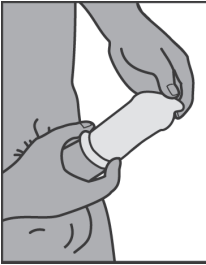

Correctly Using a Male Condom

- 1.** Use a new condom for each act of sex

- 2.** Before any contact, place the condom on tip of erect penis with rolled side out

- 3.** Unroll the condom all the way to base of penis

- 4.** After ejaculation, hold rim of condom in place, and withdraw penis while it is still erect

- 5.** Dispose of the used condom safely